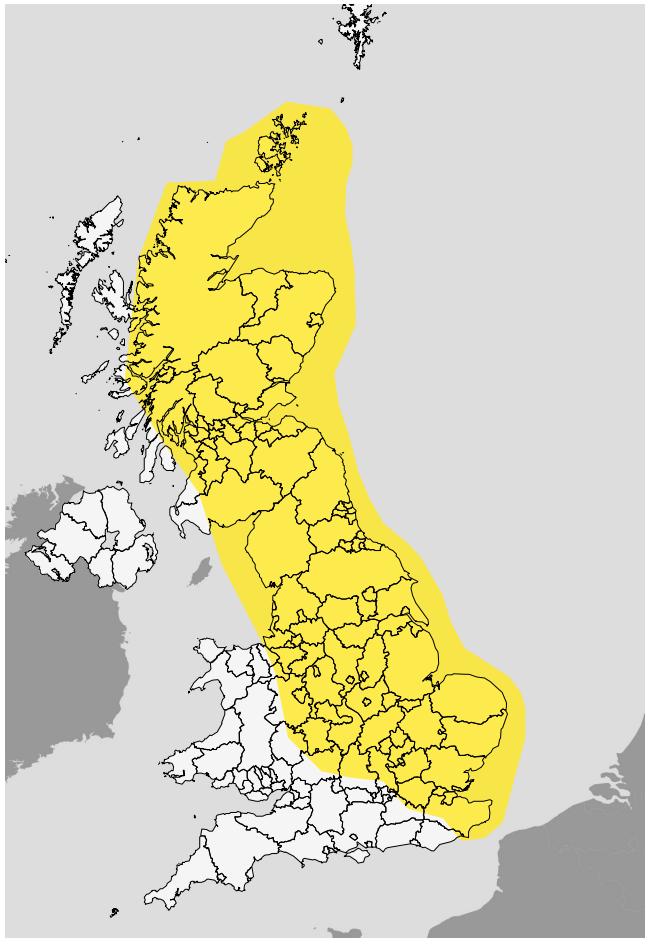

Yellow warning
Thunderstorm

Between
12:00 Fri 26 Jun 2020 and
06:00 Sat 27 Jun 2020

Thunderstorms causing flooding and disruption in a few places.

What to expect

- There is a small chance that homes and businesses could be flooded quickly, with damage to some buildings from floodwater, lightning strikes, hail or strong winds
- Where flooding or lightning strikes occur, there is a chance of delays and some cancellations to train and bus services
- Spray and sudden flooding could lead to difficult driving conditions and some road closures
- There is a small chance that some communities become cut off by flooded roads
- There is a slight chance that power cuts could occur and other services to some homes and businesses could be lost

Further details

Heavy showers and thunderstorms are likely to break out on Friday afternoon and evening. Many places will miss the storms, but where they do occur, torrential downpours could bring 30-50mm rain in a hour, with hail and lightning.

The storms will slowly clear northeastwards on Friday night, perhaps not clearing northeast Scotland until Saturday morning.

Issued at 10:14 Wed 24 Jun, 2020

For enquiries regarding this warning please contact the Met Office Weather Desk

East of England

Bedford Cambridgeshire Central Bedfordshire Essex Hertfordshire Luton Norfolk Peterborough
Southend-on-Sea Suffolk Thurrock

Grampian

Aberdeen Aberdeenshire Moray

Highlands & Eilean Siar

Highland