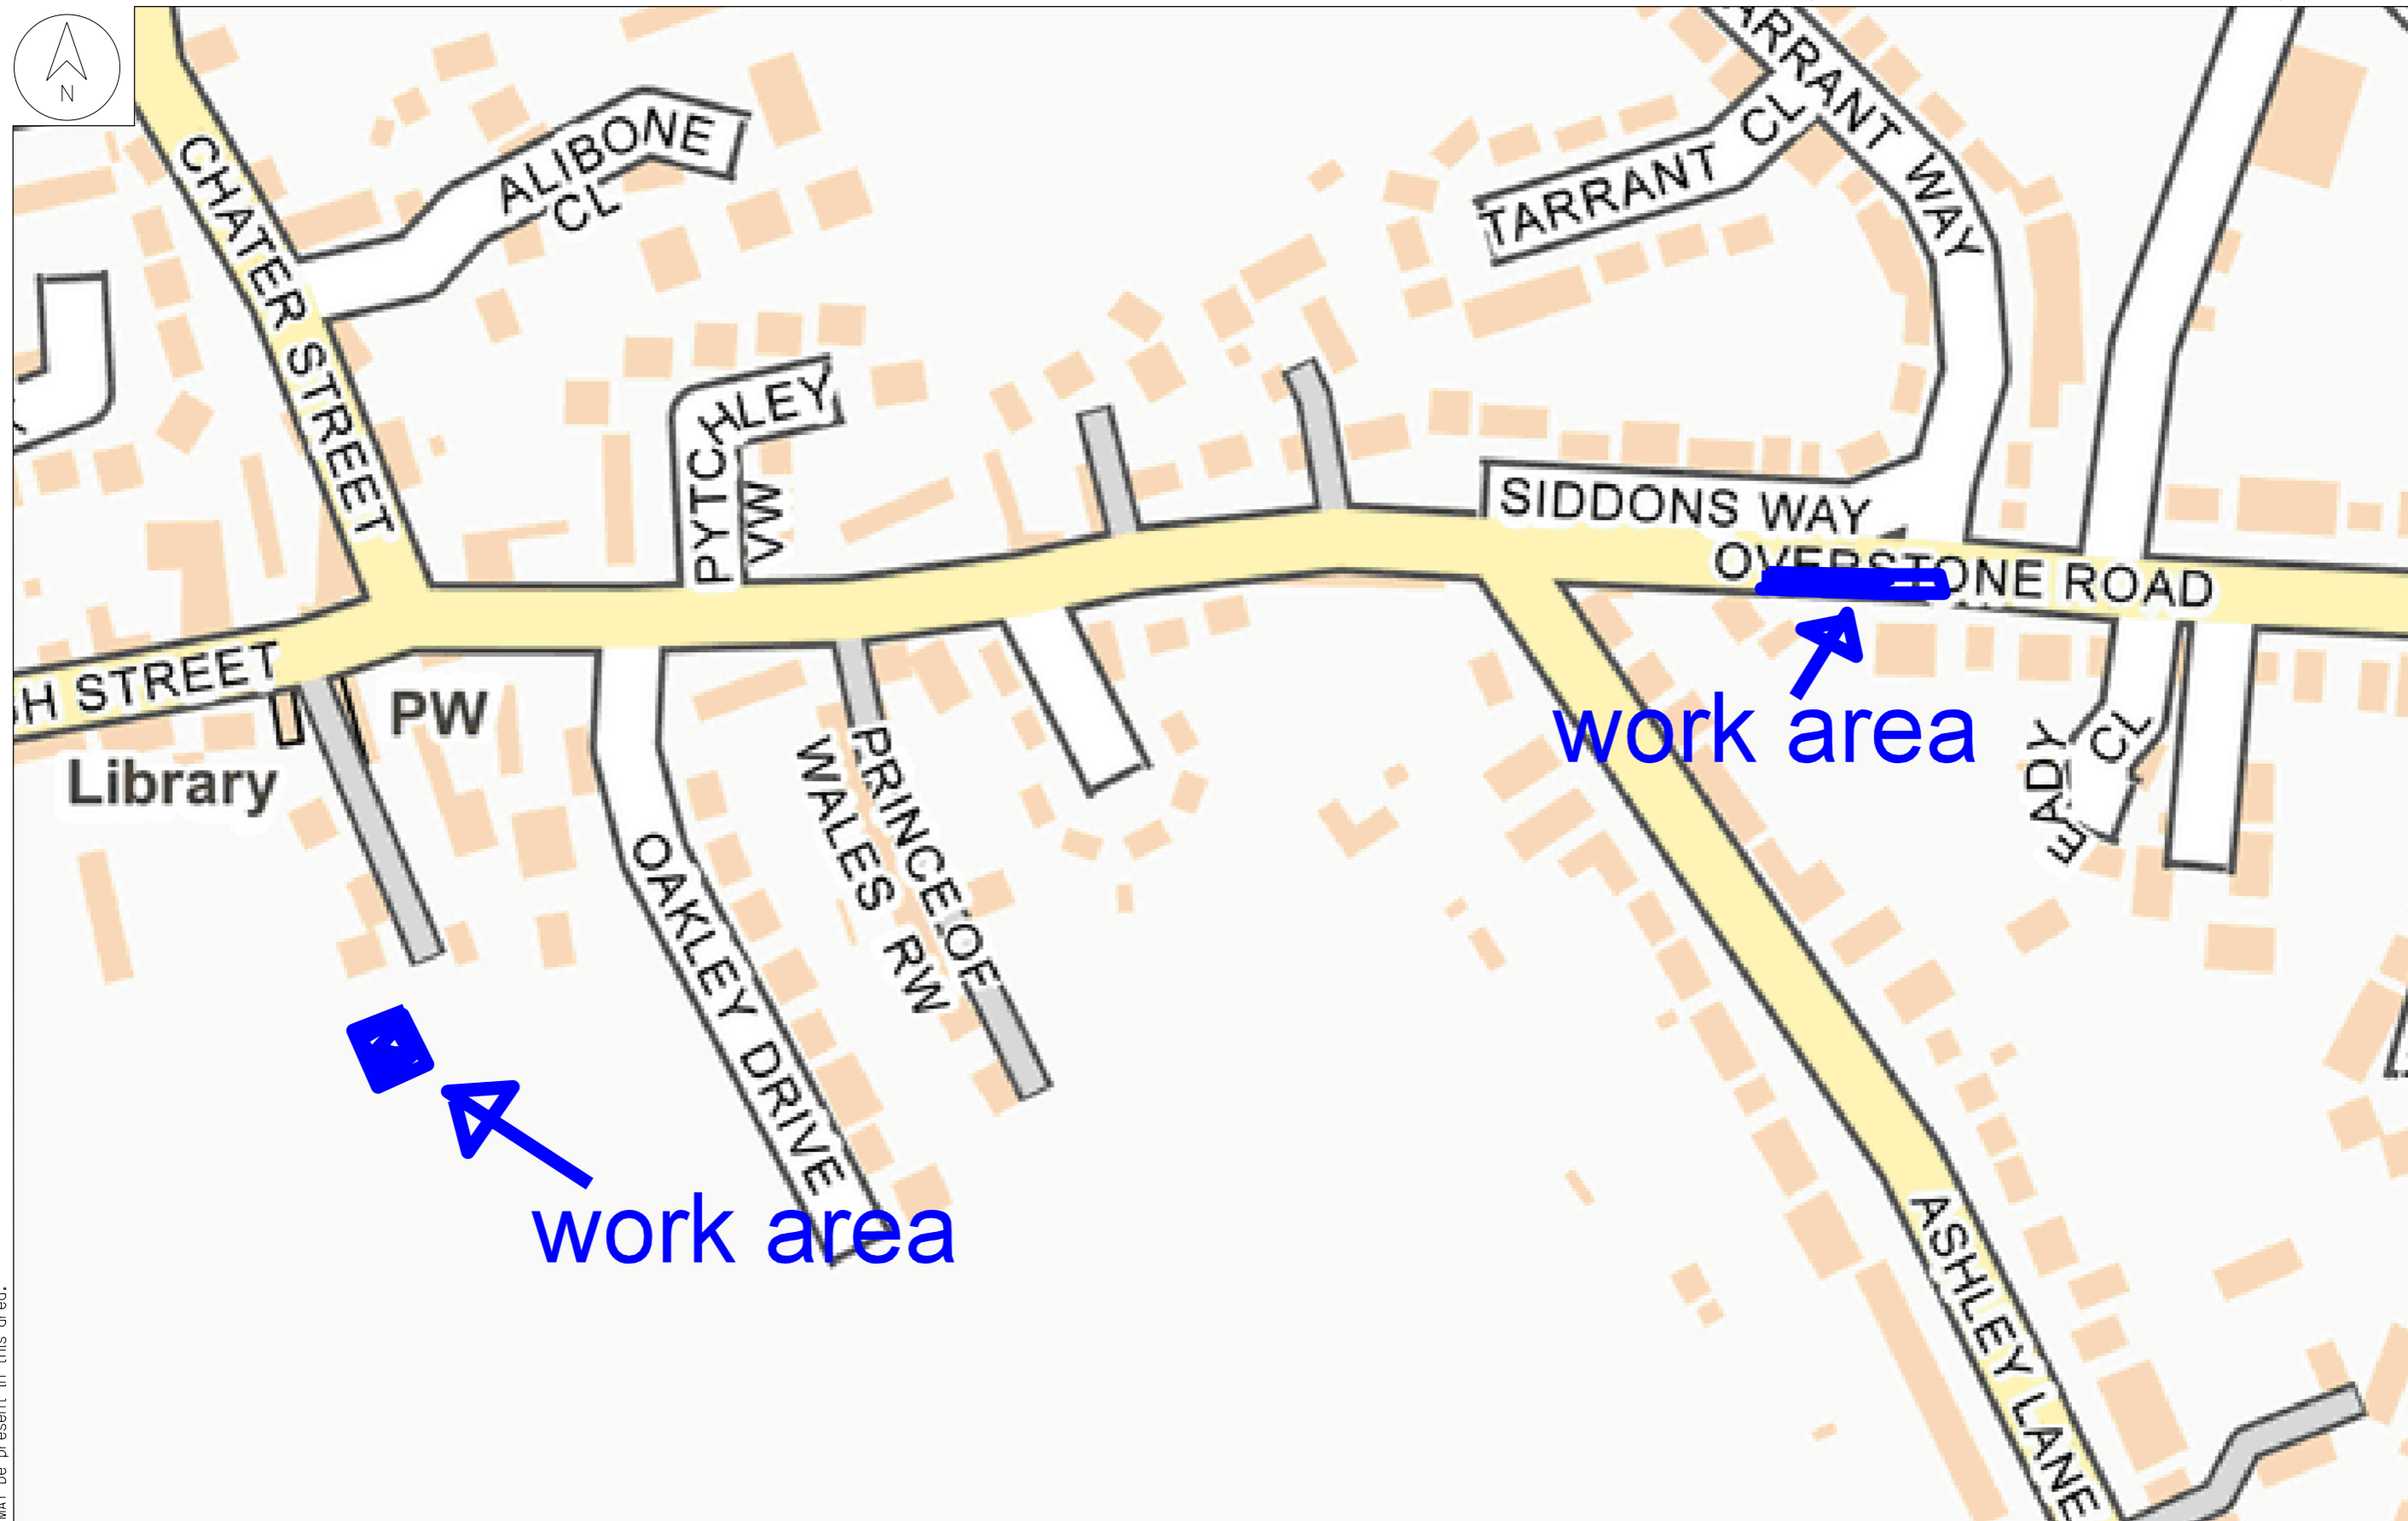

Based upon the Ordnance Surveys map with the permission of the Controller of Her Majesty's Stationery Office. Crown Copyright Reserved.
 Western Power Distribution, Avonbank, Feeder Road, Bristol. BS2 0TB. Licence Nos. 100022488, 100024877, 100021807, 100022432.
 CARE SHOULD BE EXERCISED TO ENSURE THE PRECISE POSITION OF THE WPD APPARATUS IF WORK IS TO BE EXECUTED IN ITS VICINITY.
 If in doubt, contact your local WPD office.

TITLE:
 DRAWN BY:
 DATE: 17/05/2021
 SCALE 1:1804 @ A3
 PLOT CENTRE: 478771.143,266205.268

WESTERN POWER DISTRIBUTION

Serving the Midlands, South West and Wales