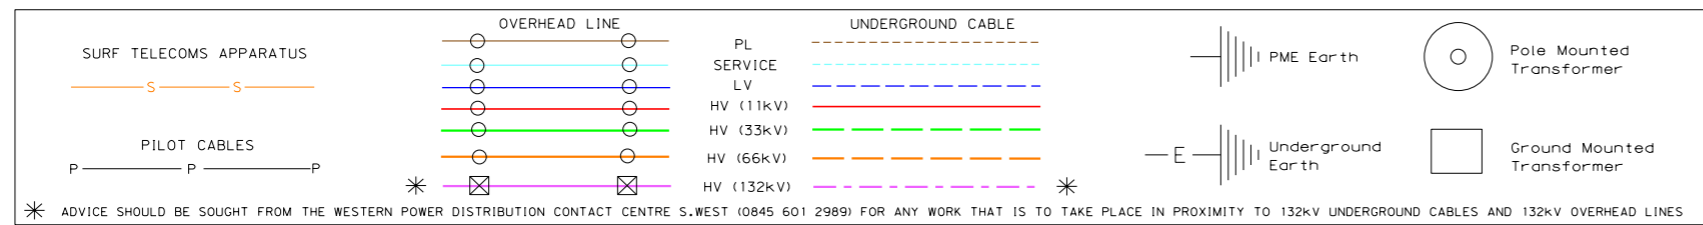

TITLE:
 DRAWN BY:
 DATE: 17/05/2021
 SCALE 1:1804 @ A3
 PLOT CENTRE: 478771.143,266205.268

WESTERN POWER DISTRIBUTION

Serving the Midlands, South West and Wales